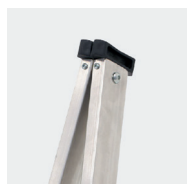

WINDOW CLEANER

THE REFERENCE FOR CLEANING PROFESSIONALS

The main feature of the all-aluminium ladder, specially designed for window cleaners is that it has only one contact point on the surface to be worked on and provides access to a working height of from 2m58 to 4m82 without tools.

- ▶ Three sections that simply fit together without screws or tools.
- ▶ The top rubber footpad provides a single contact point with the surface to be worked on, protects windows from contact with the metal and ensures the worker's safety
- ▶ 1 pack = 5 modules + 1 ridge hook + 1 extra-wide support kit

Product characteristics

Use	Regular
Type of floor	Flat floor
Max access / working height (m)	4,82
Material	Aluminium
Maximum load (kg)	150
Warranty (years)	5
Standard	Not covered by European standards

Overhanging footpads for supporting on windows

Junction part for interlocking

For use leaning against a wall with the rubber footpad

Ref.	Deployed H (m)	Support H (m)	Wall gap (m)	Nb of rungs/steps	Weight (kg)	Product width at the base (m)	Section	Max access / work H (m)	EAN barcode
02452003	3,92	3,63	0,63/1,47	10	8,2	0,71	50	4,82	3178740005900